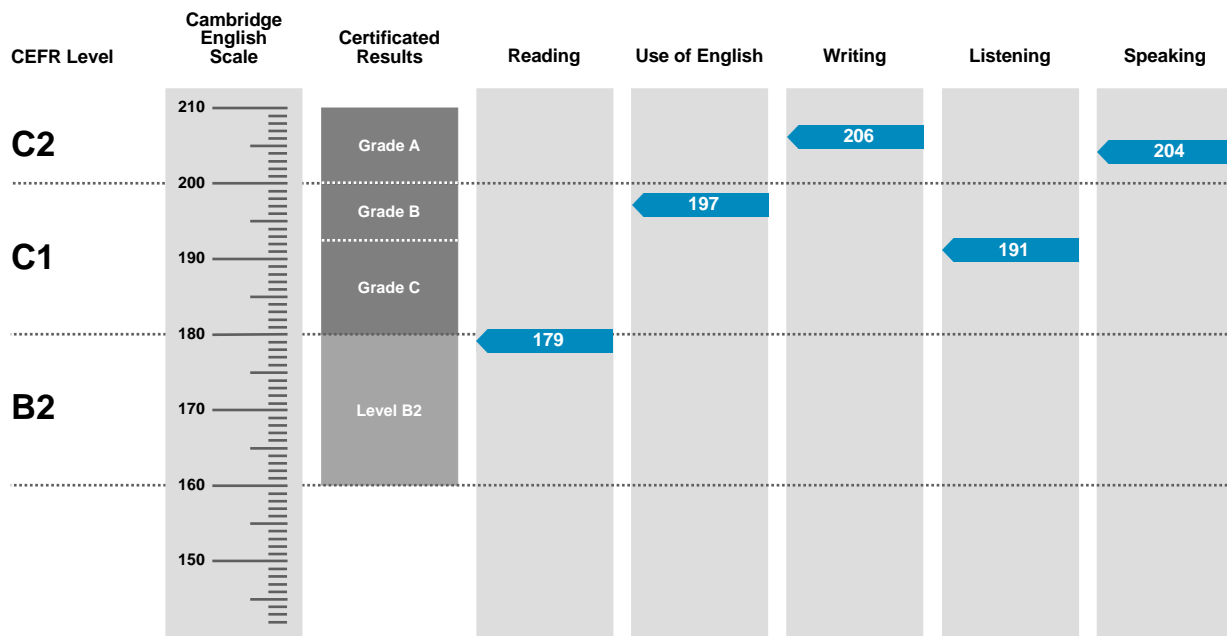

**Pass at Grade B**

Overall Score

**195**

CEFR Level

**C1**

The Certificate in Advanced English (CAE) is an examination targeted at Level C1 in the Council of Europe's Common European Framework of Reference.